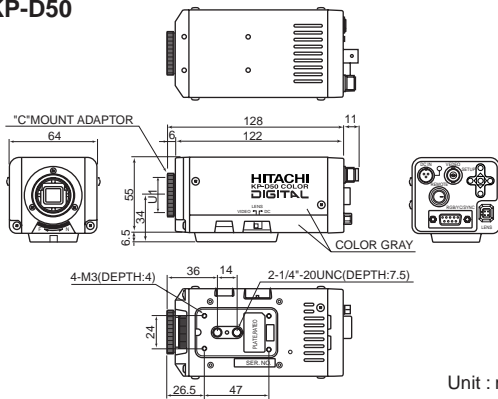

# KP-D50 / D51A

KP-D50

KP-D51A

KP-D50 is single CCD Color CCD camera with R/G/B viedo signal output.  
 KP-D50/D51 have 1/2-inch CCD featuring high quality image. Picture control can also be adjusted with the RS232C control, thus enabling optimum adjustments to match the machine vision and CCTV applications.

**Main Specifications**

- Imaging device : 1/2-inch Inter-line CCD
- No. of effective pixels : EIA : 768(H)X494(V)
- Horizontal resolution : 470 TVlines
- S/N : over 50 dB
- Minimum illumination : 2 lx
- Video signal output : KP-D51 : VBS  
 KP-D50 : VBS, Y/C, R/G/BV
- RS232C control
- Text display
- Electronic shutter modes : AES and from standard to 1/10,000
- AGC (from 0 to 18dB)
- Digital zoom : Enlarged 4 times smoothly
- Backlight compentation : Sensing areas electable from 9 areas
- Lens mount : C/CS-mount
- Power supply : KP-D50 : 12 VDC 5 W approx.  
 KP-D51 : 100 VAC 6 W approx.
- Dimensions : KP-D50 : 64(W)X64(H)X122(D) mm  
 KP-D51 : 64(W)X64(H)X178(D) mm
- Mass : KP-D50 : 400 g approx.  
 KP-D51 : 600 g approx.

**Dimensions**

KP-D50

Unit : mm

KP-D51A

Unit : mm

**KP-D50/D51A System**