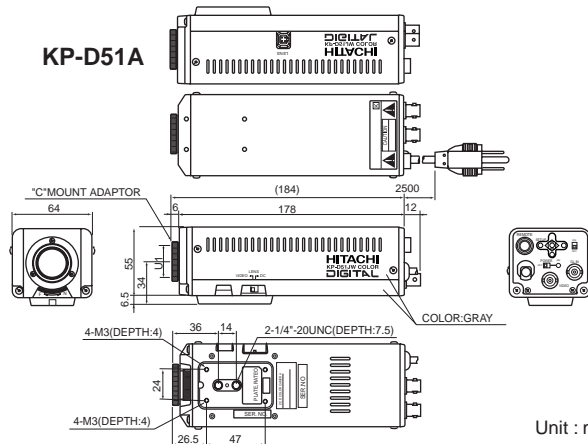

# KP-D50 / D51A

KP-D50

KP-D51A

KP-D50 is single CCD Color CCD camera with R/G/B viedo signal output.  
 KP-D50/D51 have 1/2-inch CCD featuring high quality image. Picture control can also be adjusted with the RS232C control, thus enabling optimum adjustments to match the machine vision and CCTV applications.

**Main Specifications**

- Imaging device : 1/2-inch Inter-line CCD
- No. of effective pixels : EIA : 768(H)X494(V)
- Horizontal resolution : 470 TVlines
- S/N : over 50 dB
- Minimum illumination : 2 lx
- Video signal output : KP-D51 : VBS  
 KP-D50 : VBS, Y/C, R/G/BV
- RS232C control
- Text display
- Electronic shutter modes : AES and from standard to 1/10,000
- AGC (from 0 to 18dB)
- Digital zoom : Enlarged 4 times smoothly
- Backlight compentation : Sensing areas electable from 9 areas
- Lens mount : C/CS-mount
- Power supply : KP-D50 : 12 VDC 5 W approx.  
 KP-D51 : 100 VAC 6 W approx.
- Dimensions : KP-D50 : 64(W)X64(H)X122(D) mm  
 KP-D51 : 64(W)X64(H)X178(D) mm
- Mass : KP-D50 : 400 g approx.  
 KP-D51 : 600 g approx.

**Dimensions**

KP-D50

Unit : mm

KP-D51A

Unit : mm

**KP-D50/D51A System**