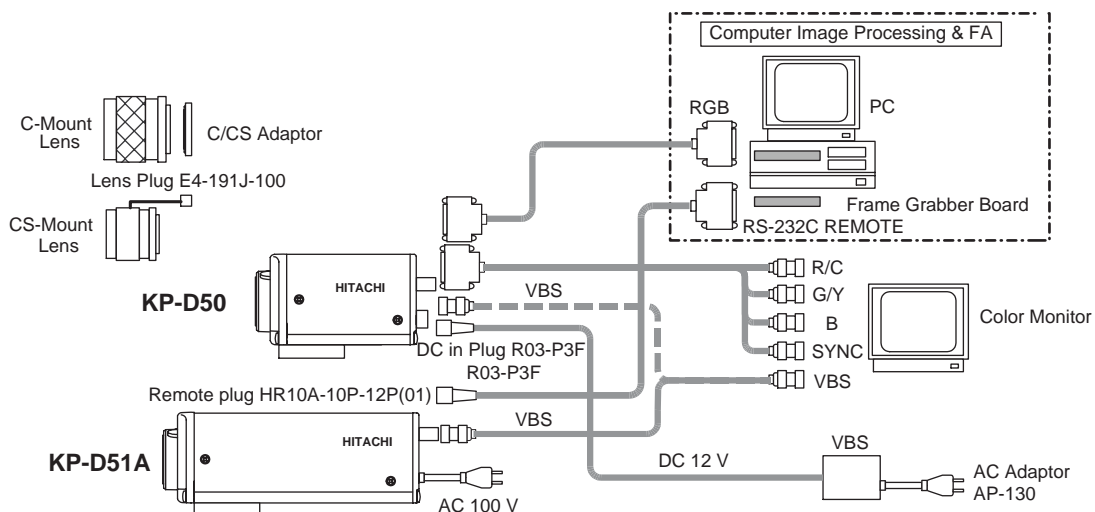

# KP-D50 / D51A

KP-D50

KP-D51A

KP-D50 is single CCD Color CCD camera with R/G/B viedo signal output.  
 KP-D50/D51 have 1/2-inch CCD featuring high quality image. Picture control can also be adjusted with the RS232C control, thus enabling optimum adjustments to match the machine vision and CCTV applications.

**Main Specifications**

- Imaging device : 1/2-inch Inter-line CCD
- No. of effective pixels : EIA : 768(H)X494(V)
- Horizontal resolution : 470 TVlines
- S/N : over 50 dB
- Minimum illumination : 2 lx
- Video signal output : KP-D51 : VBS  
 KP-D50 : VBS, Y/C, R/G/BV
- RS232C control
- Text display
- Electronic shutter modes : AES and from standard to 1/10,000
- AGC (from 0 to 18dB)
- Digital zoom : Enlarged 4 times smoothly
- Backlight compentation : Sensing areas electable from 9 areas
- Lens mount : C/CS-mount
- Power supply : KP-D50 : 12 VDC 5 W approx.  
 KP-D51 : 100 VAC 6 W approx.
- Dimensions : KP-D50 : 64(W)X64(H)X122(D) mm  
 KP-D51 : 64(W)X64(H)X178(D) mm
- Mass : KP-D50 : 400 g approx.  
 KP-D51 : 600 g approx.

**Standard composition**

- (1) Camera body
- (2) Operation instructions
- (3) C/CS-mount adaptor

**Optional accessories**

- (1) Remote plug.....HR10A-7P-6P
- (2) Lens plug.....E4-191J-100
- (3) DC in plug.....R03-P3F for KP-D50
- (4) AC adaptor.....AP-130 for KP-D50

**Dimensions**

KP-D50

Unit : mm

KP-D51A

Unit : mm

**KP-D50/D51A System**